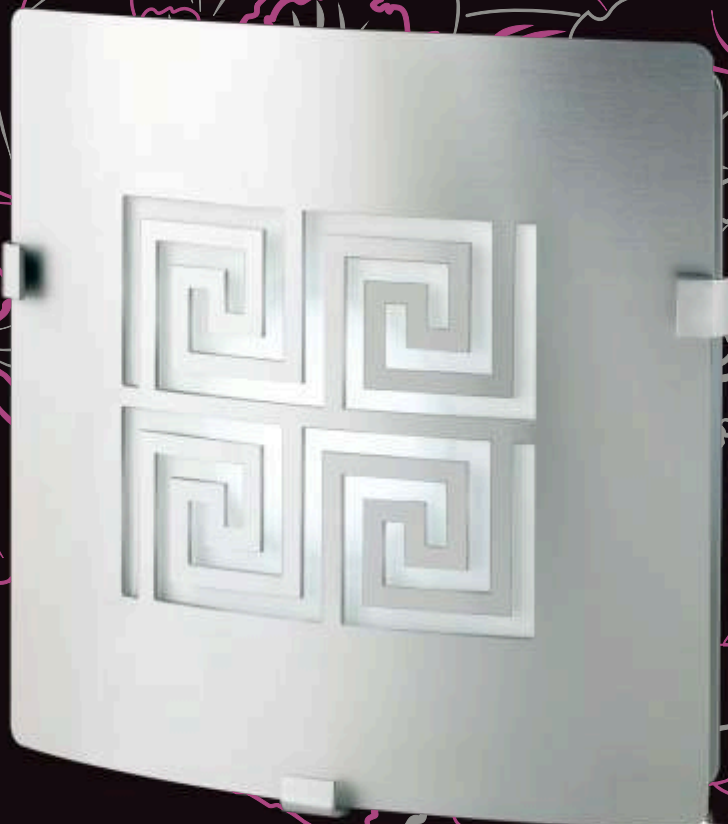

## **VENUCCI glass**

- ◆ Has a unique glass facade.
- ◆ The original fan illuminates with soft light from low energy LEDs.
- ◆ Simple 'touch and shine' function.
- ◆ Available sizes:  
Ø100 / 100 m<sup>3</sup>/h i Ø120 / 150 m<sup>3</sup>/h.

# venucci

venucci gold

**VENUCCI satin**

- ◆ Has a subtle satin finish.
- ◆ The exclusive fan illuminates soft light from low energy LEDs.
- ◆ Simple 'touch and shine' function.
- ◆ Available sizes:  
Ø100 / 100 m<sup>3</sup>/h i Ø120 / 150 m<sup>3</sup>/h.