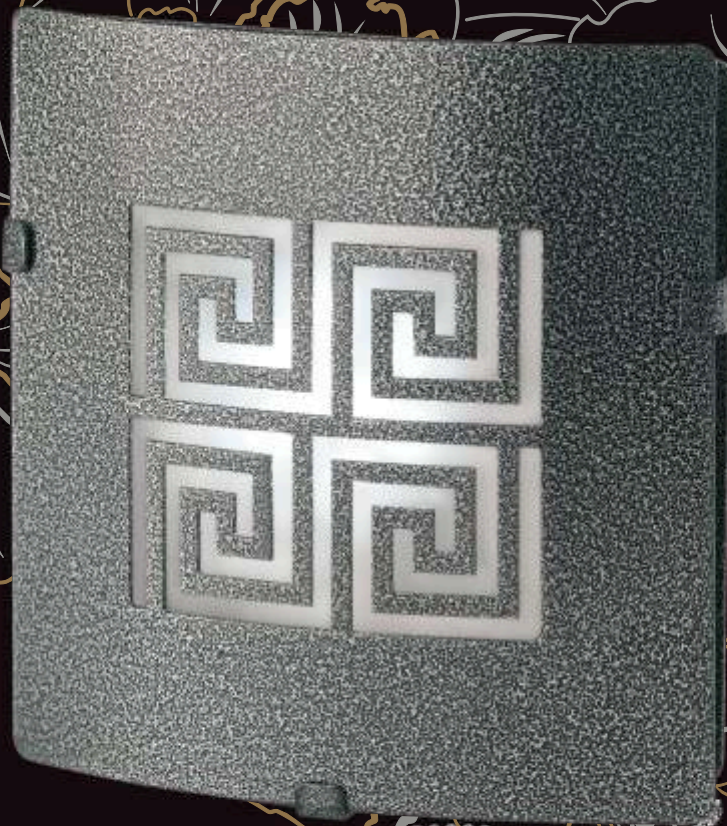

## **VENUCCI antique silver**

- ◆ Classic textured silver finish.
- ◆ The unique fan illuminates soft light from low energy LEDs.
- ◆ Simple 'touch and shine' function.
- ◆ Available sizes:  
Ø100 / 100 m<sup>3</sup>/h i Ø120 / 150 m<sup>3</sup>/h.