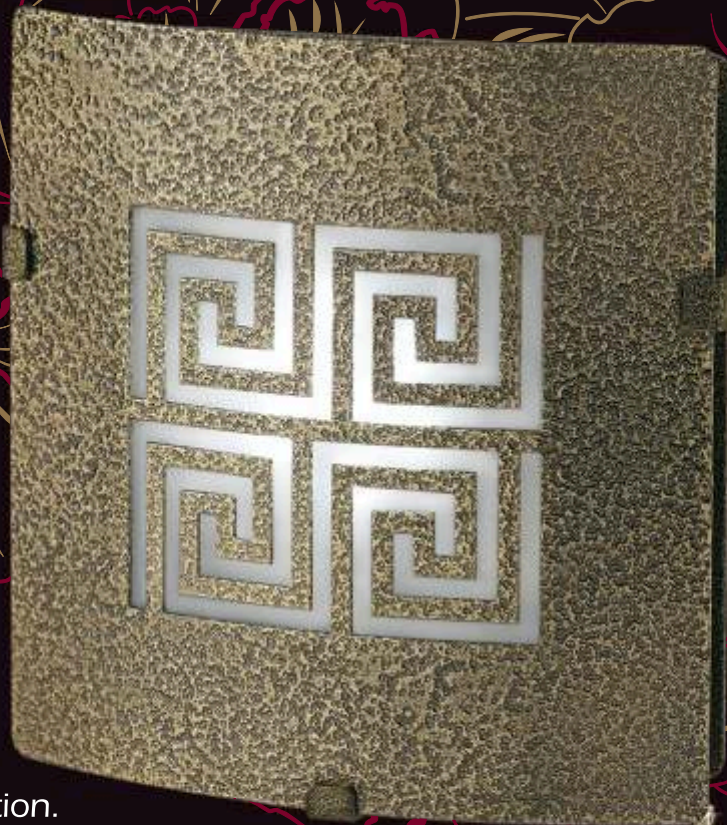

VENUCCI antique gold

- Classic textured gold finish.
- The exclusive fan illuminates soft light from low energy LEDs.
- Operates with a 'touch and shine' function.
- Available sizes:
  Ø100 / 100 m³/h i Ø120 / 150 m³/h.